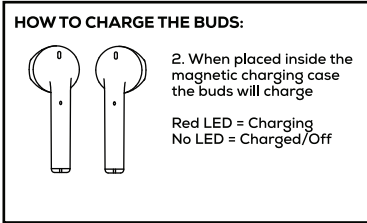

ROCK

TWS EARBUDS

WIRELESS BUDS + MAGNETIC CHARGING CASE MANUAL

IMPORTANT SAFETY PRECAUTIONS:

ROCK

Brandquest UK Ltd
Middlewich, Cheshire, CW10 0GF.

One year warranty:
This covers the original purchaser and is not transferable. This warranty covers NORMAL USE, due to defects in materials or workmanship, your product will be repaired or replaced with one year from purchase. Damages or malfunctions resulting from misuse, tampering, modification and accidents are not covered.