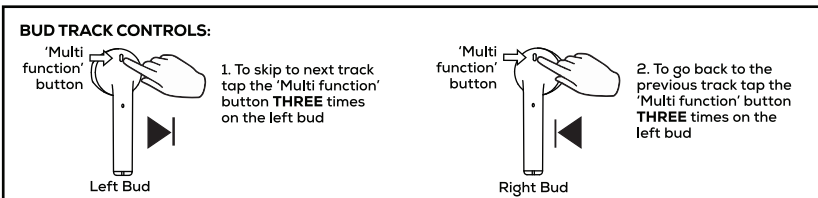

ROCK

TWS EARBUDS

WIRELESS BUDS + MAGNETIC CHARGING CASE MANUAL

IMPORTANT SAFETY PRECAUTIONS:

ROCK

Brandquest UK Ltd
Middlewich, Cheshire, CW10 0GF.

One year warranty:
This covers the original purchaser and is not transferable. This warranty covers NORMAL USE, due to defects in materials or workmanship, your product will be repaired or replaced with one year from purchase. Damages or malfunctions resulting from misuse, tampering, modification and accidents are not covered.