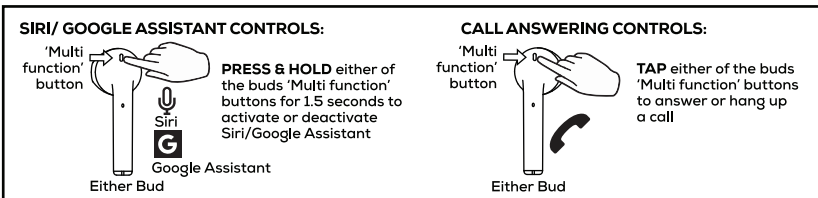

ROCK

TWS EARBUDS

WIRELESS BUDS + MAGNETIC CHARGING CASE MANUAL

IMPORTANT SAFETY PRECAUTIONS:

ROCK

Brandquest UK Ltd
Middlewich, Cheshire, CW10 0GF.

One year warranty:
This covers the original purchaser and is not transferable. This warranty covers NORMAL USE, due to defects in materials or workmanship, your product will be repaired or replaced with one year from purchase. Damages or malfunctions resulting from misuse, tampering, modification and accidents are not covered.