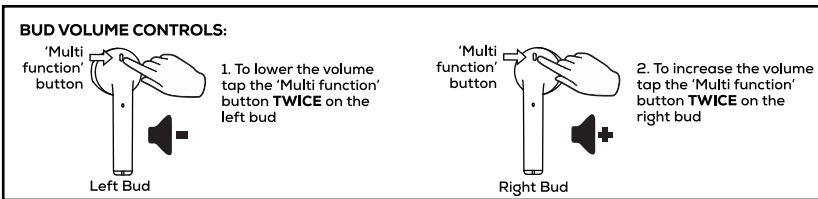

ROCK

TWS EARBUDS

WIRELESS BUDS + MAGNETIC CHARGING CASE MANUAL

IMPORTANT SAFETY PRECAUTIONS:

ROCK

Brandquest UK Ltd
Middlewich, Cheshire, CW10 0GF.

One year warranty:
This covers the original purchaser and is not transferable. This warranty covers NORMAL USE, due to defects in materials or workmanship, your product will be repaired or replaced with one year from purchase. Damages or malfunctions resulting from misuse, tampering, modification and accidents are not covered.