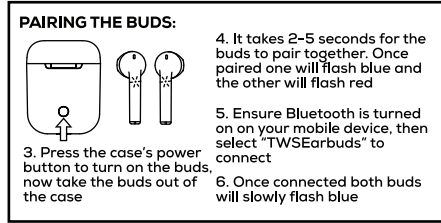

ROCK

TWS EARBUDS

WIRELESS BUDS + MAGNETIC CHARGING CASE MANUAL

IMPORTANT SAFETY PRECAUTIONS:

ROCK

Brandquest UK Ltd
Middlewich, Cheshire, CW10 0GF.

One year warranty:
This covers the original purchaser and is not transferable. This warranty covers NORMAL USE, due to defects in materials or workmanship, your product will be repaired or replaced with one year from purchase. Damages or malfunctions resulting from misuse, tampering, modification and accidents are not covered.