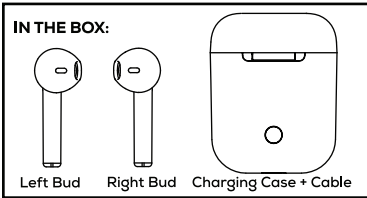

ROCK

TWS EARBUDS

WIRELESS BUDS + MAGNETIC CHARGING CASE MANUAL

IMPORTANT SAFETY PRECAUTIONS:

ROCK

Brandquest UK Ltd
Middlewich, Cheshire, CW10 0GF.

One year warranty:
This covers the original purchaser and is not transferable. This warranty covers NORMAL USE, due to defects in materials or workmanship, your product will be repaired or replaced with one year from purchase. Damages or malfunctions resulting from misuse, tampering, modification and accidents are not covered.