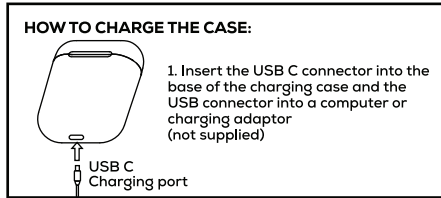

ROCK

TWS EARBUDS

WIRELESS BUDS + MAGNETIC CHARGING CASE MANUAL

IMPORTANT SAFETY PRECAUTIONS:

ROCK

Brandquest UK Ltd
Middlewich, Cheshire, CW10 0GF.

One year warranty:
This covers the original purchaser and is not transferable. This warranty covers NORMAL USE, due to defects in materials or workmanship, your product will be repaired or replaced with one year from purchase. Damages or malfunctions resulting from misuse, tampering, modification and accidents are not covered.