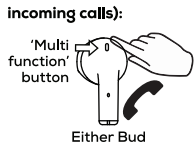

CALL ANSWERING CONTROLS (functions on incoming calls):

TAP either of the bud's 'Multi function' buttons to answer or hang up a call.

To reject a call **PRESS + HOLD** the bud's 'Multi function' button