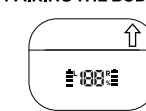

PAIRING THE BUDS:

5. Ensure Bluetooth is turned on in your mobile device's settings, then select "Rock ANC" to connect
7. If the earphones are disconnected from your Bluetooth settings for up to 3 minutes they will power off to save the battery