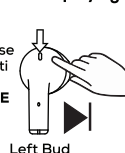

To skip to the next track tap the 'Multi function' button **THREE** times on the right bud