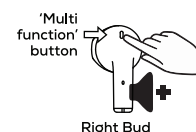

To increase the volume tap the 'Multi function' button **TWICE** on the right bud

NOTE: If your earbuds have a low battery, they will emit a beeping sound every minute