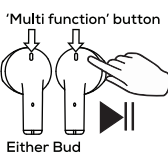

BUD TRACK CONTROLS (functions when playing music):

To play/pause tap the 'Multi function' button **ONCE**