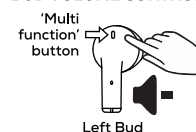

BUD VOLUME CONTROLS:

To lower the volume tap the 'Multi function' button **TWICE** on the left bud