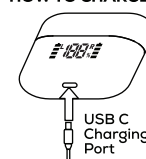

HOW TO CHARGE THE CASE:

1. Insert the USB C connector into the base of the charging case and the USB connector into a computer or charging adaptor (not supplied). Charging will take under 2 hours to fully charge from 0%