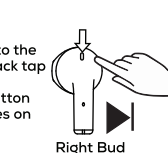

To skip to the next track tap the 'Multi function' button **THREE** times on the right bud