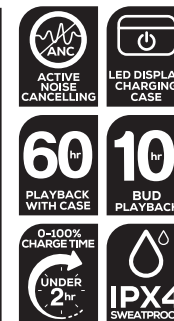

One year warranty:

This covers the original purchaser and is not transferable. This warranty covers **NORMAL USE**, due to defects in materials or workmanship, your product will be repaired or replaced with one year from purchase. Damages or malfunctions resulting from misuse, tampering, modification and accidents are not covered.