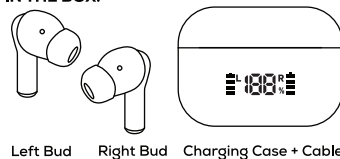

ACTIVE NOISE CANCELLING EARBUDS ANC + ENC WIRELESS BUDS + MAGNETIC CHARGING CASE INSTRUCTIONS

IN THE BOX: