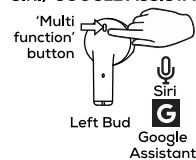

SIRI/ GOOGLE ASSISTANT CONTROLS:

PRESS & HOLD the left bud's 'Multi function' button for 2 seconds to activate or deactivate Siri/Google Assistant