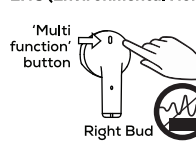

ENC (Environmental Noise Cancellation) + ANC/ ACTIVE NOISE CANCELLING MODE:

To enable **TRANSPARENCY** mode **PRESS + HOLD** the 'Multi function' button on the right bud for 3 seconds