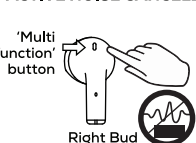

Once in **TRANSPARENCY** mode **PRESS + HOLD** the 'Multi function' button again on the right bud for another 3 seconds to **activate ANC** mode, you will hear a voice prompt. To turn off repeat the steps above